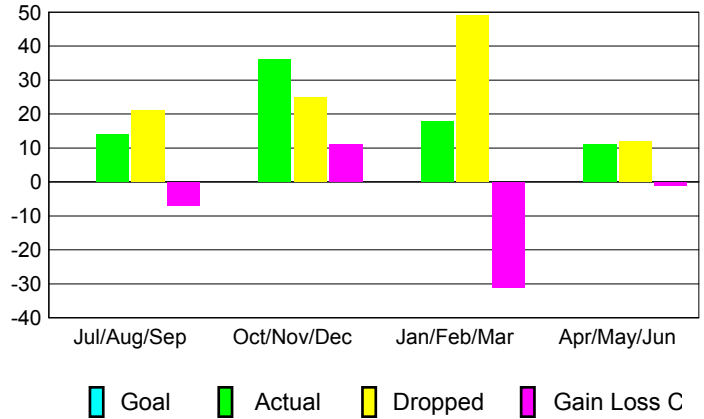

GMT: **Kenneth Schwols**

Location: **NEBRASKA**

GMT CA: **1**

CLUBS

Month	New Club Goal	Actual New Clubs	Actual Dropped Clubs	Gain/Loss of Clubs
2012-2013				
Jul/Aug/Sep		0	0	0
Oct/Nov/Dec		0	0	0
Jan/Feb/Mar		0	0	0
Apr/May/June		0	0	0
Totals		0	0	0

Club Results 2012-2013

Goal, New, Dropped, Gain/Loss

YTD Status Quo Clubs 2012-2013

Status Quo Clubs Compared to Status Quo Members

Club Gain/Loss 2012-2013

MEMBERSHIP

Month	Net Memb Goal	Actual New Memb	Actual Dropped Memb	Gain/Loss of Memb
2012-2013				
Jul/Aug/Sep		14	21	-7
Oct/Nov/Dec		36	25	11
Jan/Feb/Mar		18	49	-31
Apr/May/June		11	12	-1
Totals		79	107	-28

Membership Results 2012-2013

Goal, New, Dropped, Gain/Loss

Gender Comparison 2012-2013

Membership Gain/Loss 2012-2013