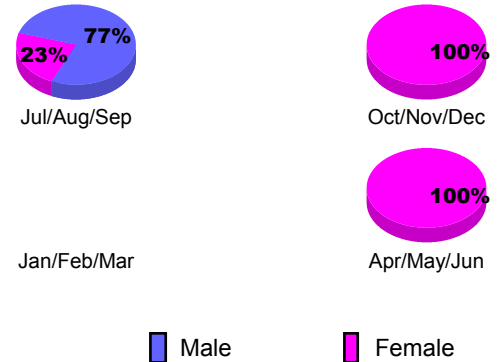

GMT: **Kenneth Schwols**

Location: **NEBRASKA**

GMT CA: **1**

CLUBS

Month	New Club Goal	Actual New Clubs	Actual Dropped Clubs	Gain/Loss of Clubs
2012-2013				
Jul/Aug/Sep		0	0	0
Oct/Nov/Dec		0	0	0
Jan/Feb/Mar		0	0	0
Apr/May/June		0	0	0
Totals		0	0	0

Club Results 2012-2013

Goal, New, Dropped, Gain/Loss

YTD Status Quo Clubs 2012-2013

Status Quo Clubs Compared to Status Quo Members

Club Gain/Loss 2012-2013

MEMBERSHIP

Month	Net Memb Goal	Actual New Memb	Actual Dropped Memb	Gain/Loss of Memb
2012-2013				
Jul/Aug/Sep		14	21	-7
Oct/Nov/Dec		36	25	11
Jan/Feb/Mar		18	49	-31
Apr/May/June		11	12	-1
Totals		79	107	-28

Membership Results 2012-2013

Goal, New, Dropped, Gain/Loss

Gender Comparison 2012-2013

Membership Gain/Loss 2012-2013